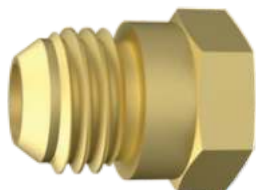

171151 Amarelo

**UNIÃO
REDUTORA
TC X NPT**

Rosca Externa:
TC 3/8"
Rosca Interna:
NPT 1/4"