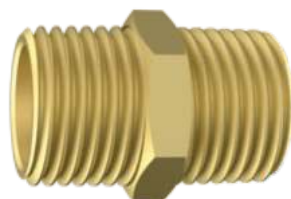

171101 Amarelo

**NIPLE
NPT 1/4"**

Rosca Externa:
NPT 1/4"
Rosca Externa:
NPT 1/4"

171102 Amarelo

**NIPLE
NPT 3/8"**

Rosca Externa:
NPT 3/8"
Rosca Externa:
NPT 3/8"

171103 Amarelo

**NIPLE
NPT 1/2"**